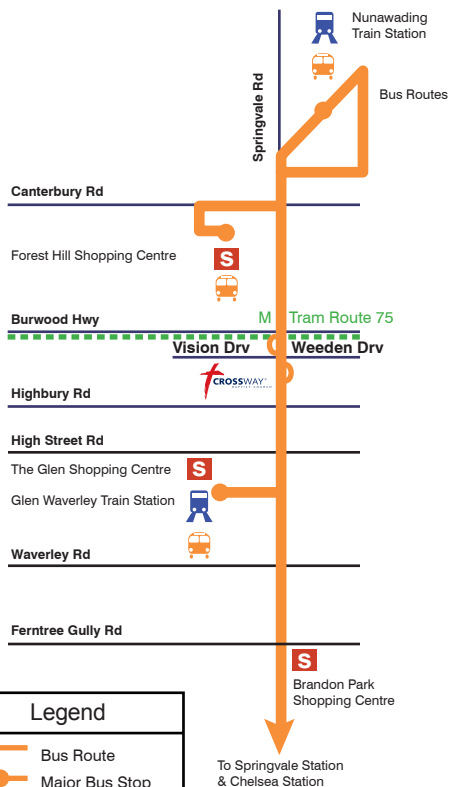

2010

crossway conference

20-23 September 2010

Location:

Crossway Centre
2 Vision Drive
Burwood East, 3151

Melway Reference:

62D8

Public Transport:

Bus Routes 888 & 889

(Nunawading-Chelsea) has a stop on Springvale Road close to the Crossway Centre. This bus travels north and south bound along Springvale Road from either Nunawading (Belgrave/Lilydale Line) or Glen Waverley (Glen Waverley Line) railway stations.

Tram Route 75

runs from Melbourne City to a stop at the intersection of Springvale Road and Burwood Highway. This tram stop is approx. 300 metres from the Crossway Centre. The trip from Melbourne City to Springvale Road takes approx. 1 hr. For a timetable and further information please check out:

www.metlinkmelbourne.com.au

Legend	
	Bus Route
	Major Bus Stop
	Crossway Bus Stop
	Tram Route
	Road
	Train Station
	Shopping Centre
	Connecting Bus
	Tram Stop